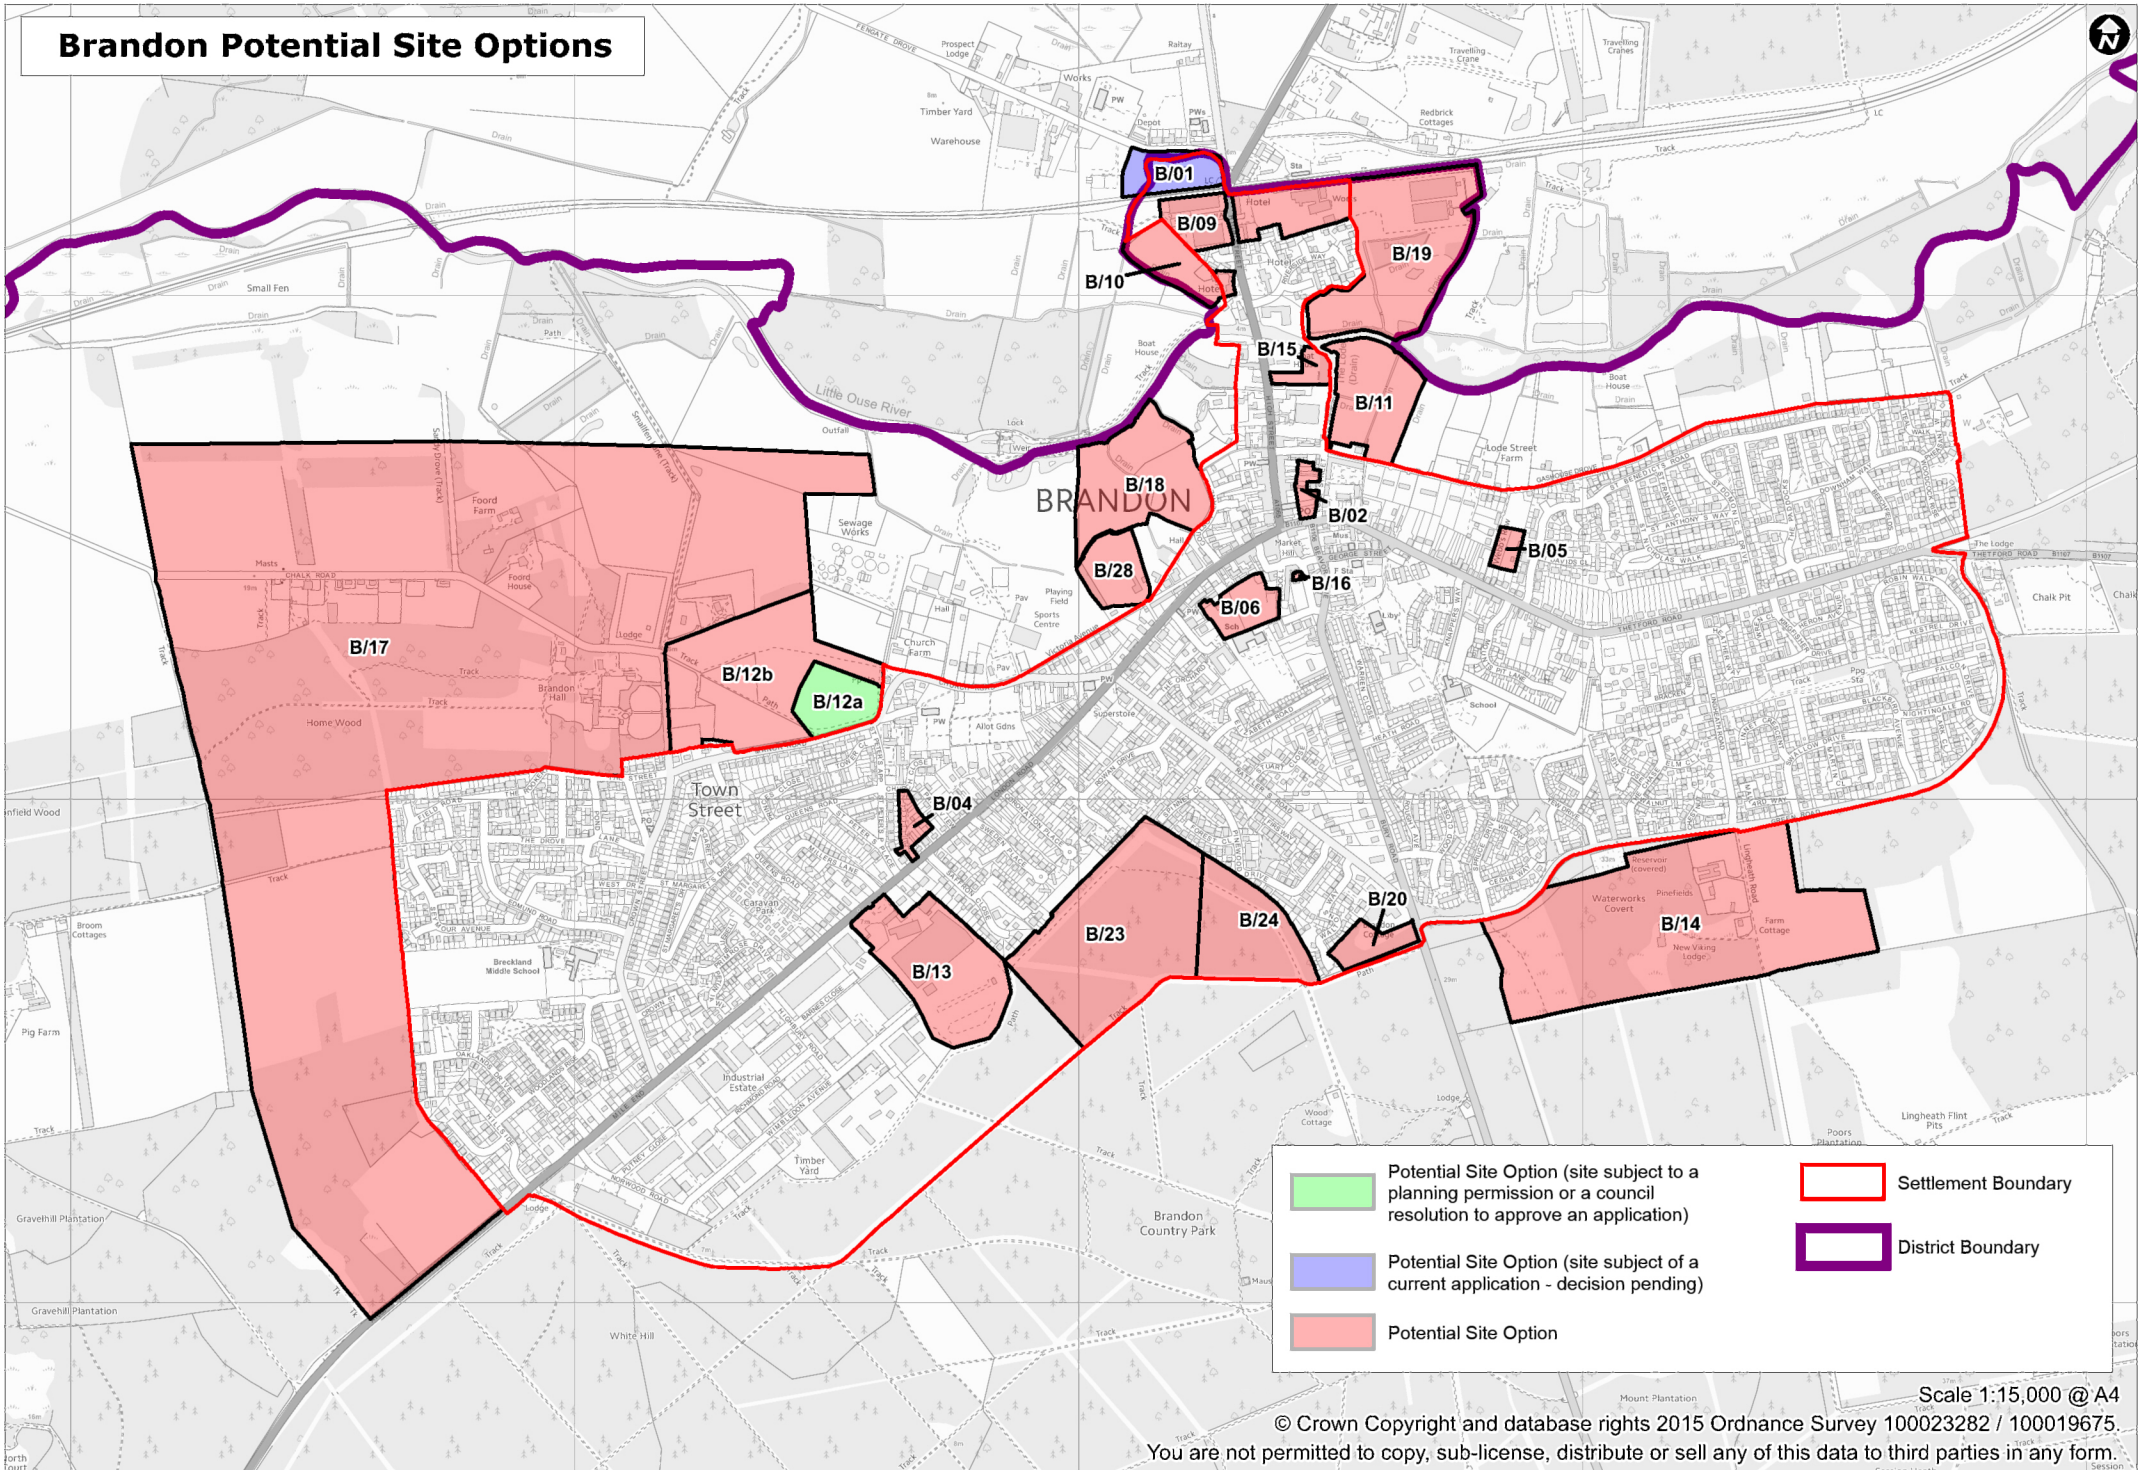

Brandon Potential Site Options

	Potential Site Option (site subject to a planning permission or a council resolution to approve an application)		Settlement Boundary
	Potential Site Option (site subject of a current application - decision pending)		District Boundary
	Potential Site Option		